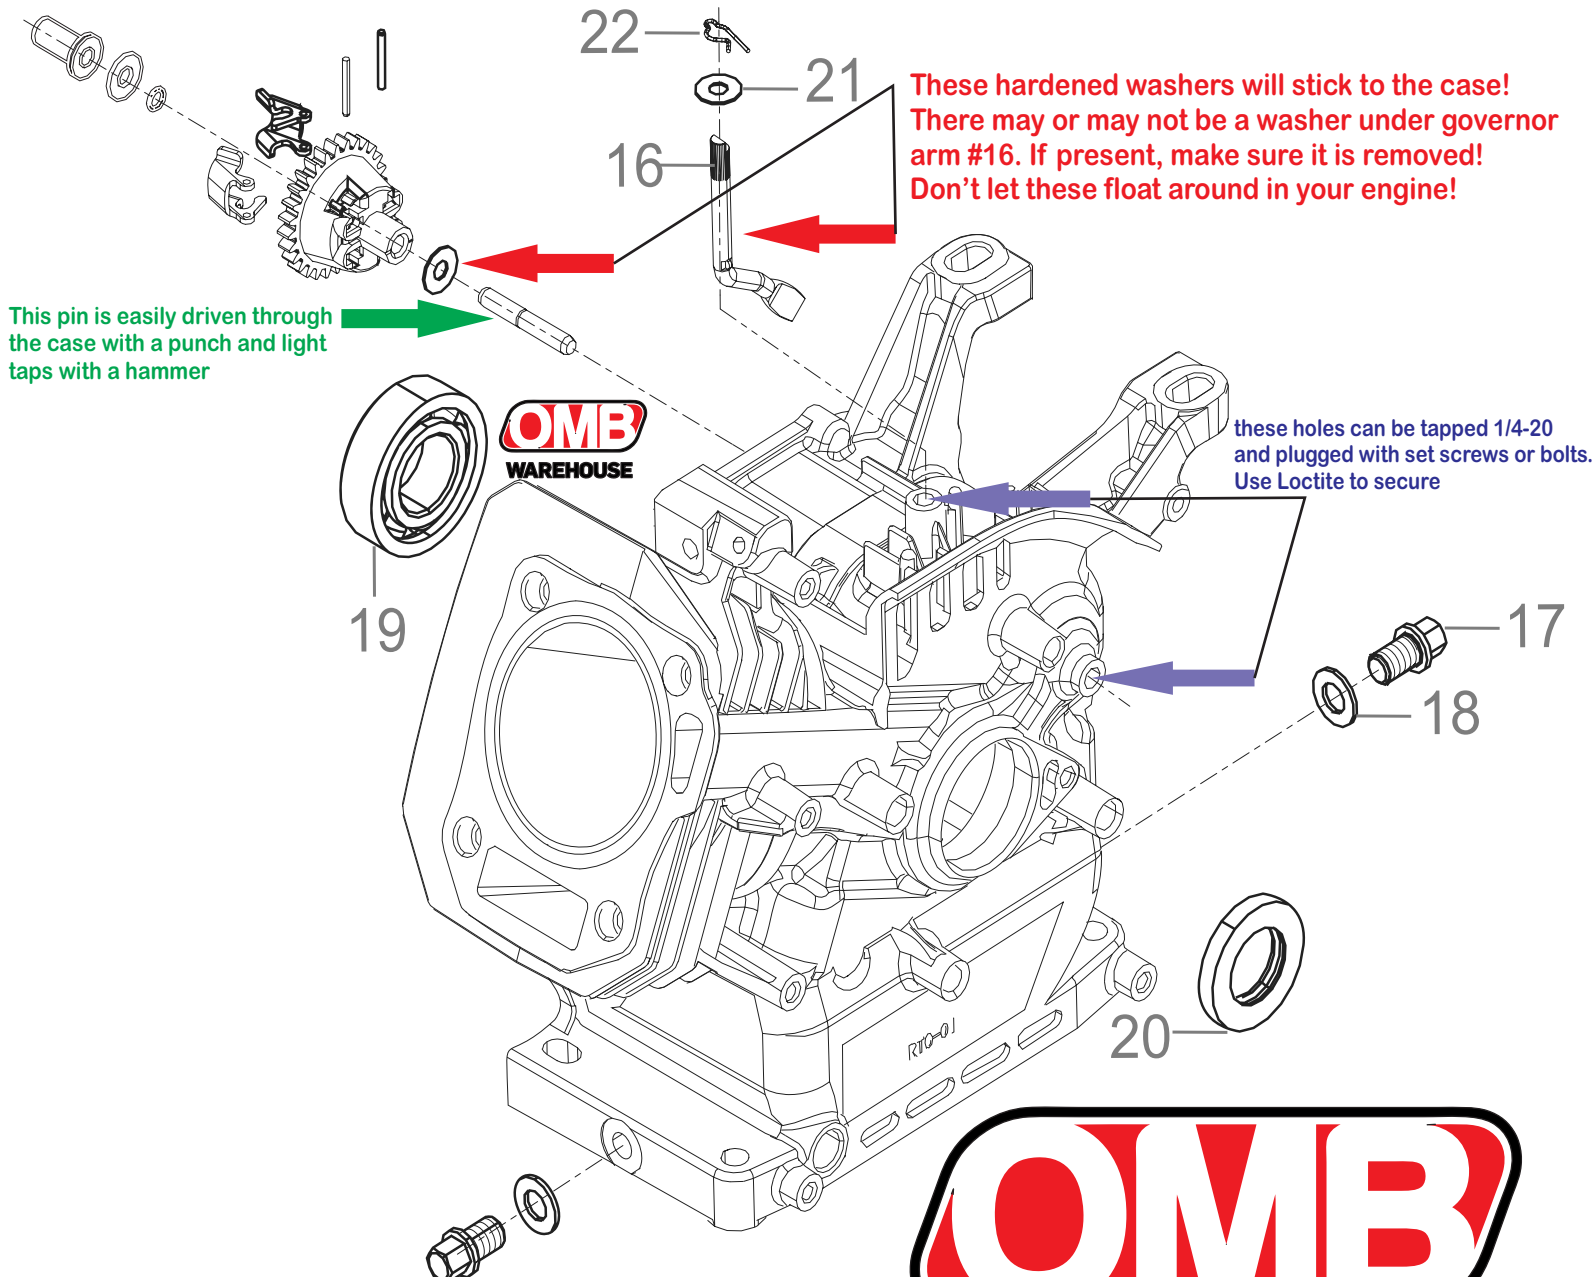

GOVERNOR REMOVAL

Only remove the governor if you are using the correct billet flywheel and connecting rod!

WAREHOUSE

www.ombwarehouse.com

(877)272-7941